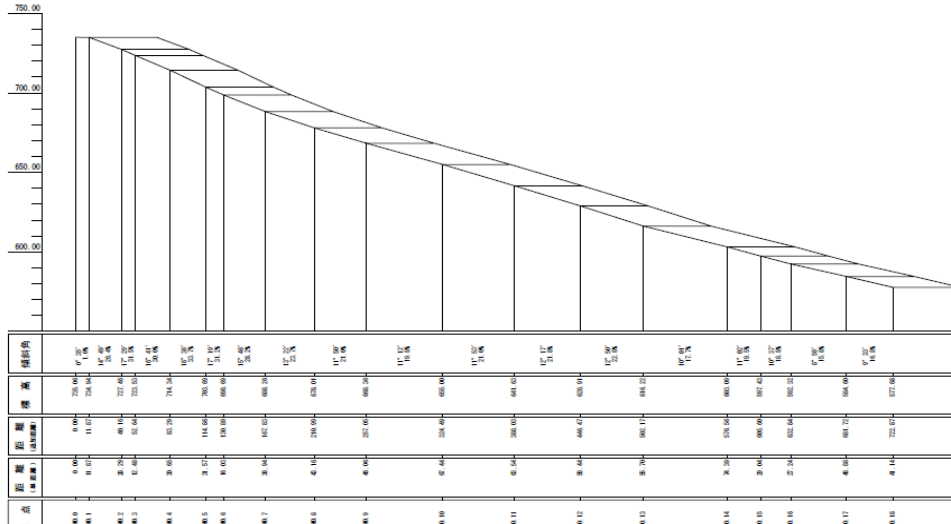

Shichikashuku Matunomori course (FIS 206/08/06)

Course for (event) :	SUPER – G	RIESENSLALOM	SLALOM
Start (m)	724	714	703
Finish (m)	603	603	603
Vertical Drop (m)	121	111	100
Average gradient	14	13	11
Max. Gradient	18.38	17.19	12.33