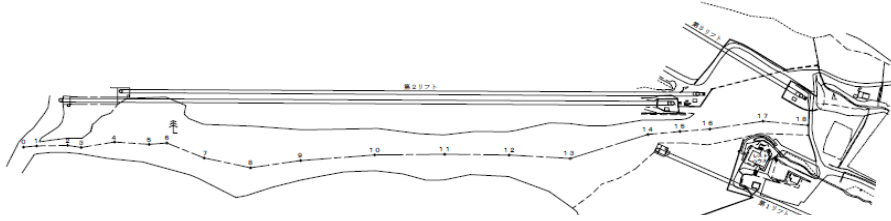

Shichikashuku Matunomori course (FIS 206/08/06)

Course for (event) :	SUPER – G	RIESENSLALOM	SLALOM
Start (m)	724	714	703
Finish (m)	603	603	603
Vertical Drop (m)	121	111	100
Average gradient	14	13	11
Max. Gradient	18.38	17.19	12.33